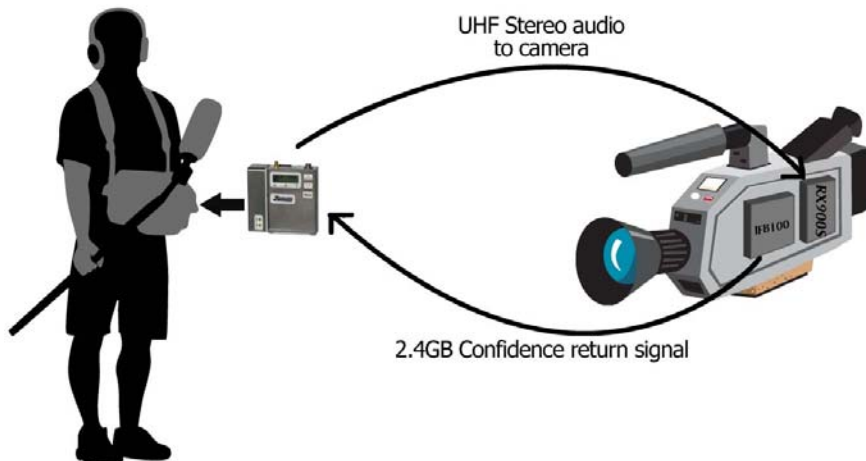

Bag to Camera Stereo Link w/Internal IFB

1. TRX900AA
2. TRX10
3. STA100
4. RX900S
5. IFB100
6. Cables