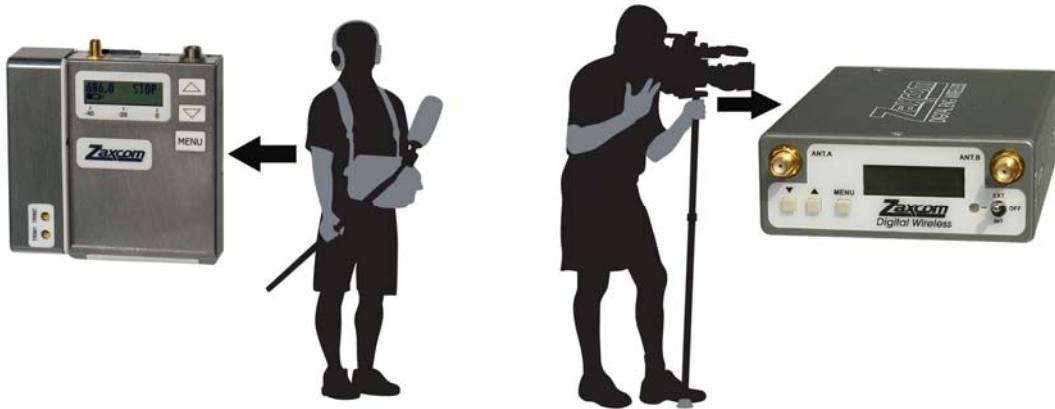

TRX900AA - Wireless transceiver that runs on two AA batteries, the built-in receiver can receive time code and remote control commands from an IFB100 transmitter.

Options:

TRX901 – Internal Recording

Internal recording can be added to any of the above transmitters.

Adaptors:

STA100 – Stereo Adaptor

In addition to the trim pots it has a TA5 Male audio-input, 3.5 mm time code input, Switchcraft L712 power input, and a 3.5 mm time code / audio output.

EA100 – Earpiece Adaptor

Use this to monitor IFB audio or audio played back from the miniSD card.

Receiver:

RX900S – Stereo ENG Receiver

Below is a list of common scenarios and components needed:

Bag to Camera Stereo Link

1. TRX900AA
2. STA100
3. RX900S
4. Cables (Remote Audio or self-made)