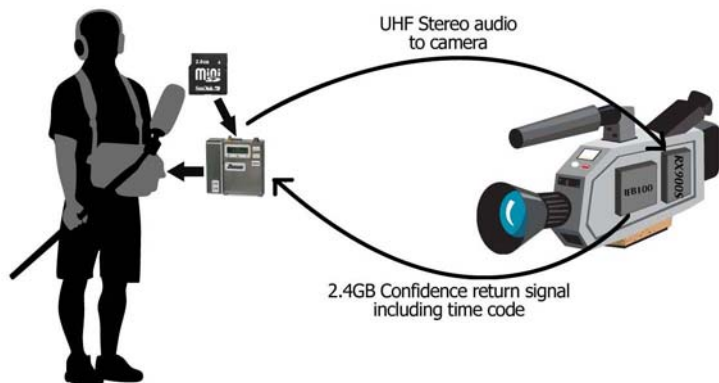

Bag to Camera Stereo Link w/Internal Back-up Recording and Internal IFB

1. TRX900AA
2. TRX10
3. TRX901
4. STA100
5. RX900S
6. IFB100
7. Cables
8. Additional MiniSD cards