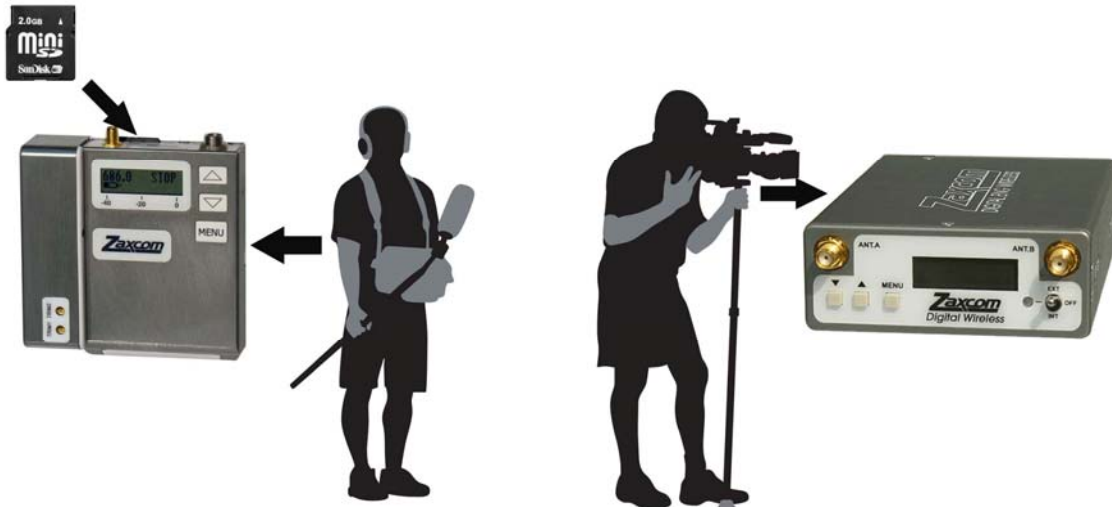

Bag to Camera Stereo Link w/Internal Back-up Recording

1. TRX900AA
2. TRX901
3. STA100
4. RX900S
5. Cables
6. Additional MiniSD Cards